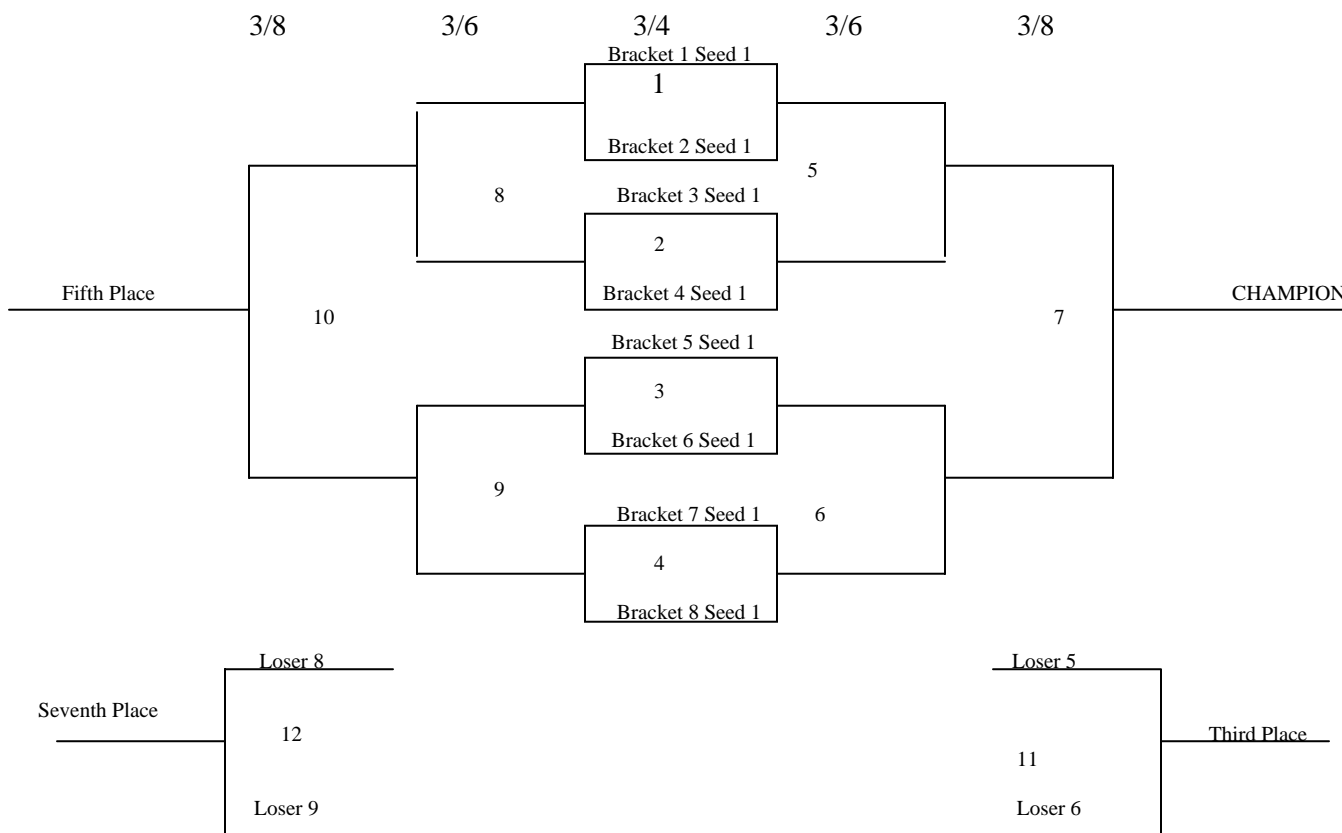

2008 Easton Southern California Showdown

We now have 32 teams with eight brackets. Bracket eight will be played as pool play because Glendale could not play on Friday 2/29. Weekday games are at 3:00 PM and Saturday games are at 11:00 AM.

- Bracketed play will naturally determine seeds.
- Bracket Eight pool play ties will be broken by:
  - Record in the pool
  - Head to Head
  - Fewest runs allowed in pool play games
  - Coin Flip

Bracket One

Chatsworth
Fillmore

Bracket Two

Camarillo
Dos Pueblos

Bracket Three

Grant
Thousand Oaks

Bracket Four

Cleveland
St. Bonaventure

Chaminade
Calabasas

Hart
Agoura

West Ranch
Lancaster

Valencia
Harvard/Westlake

Bracket Five

Crespi
Hueneme

Bracket Six

Buena
Alemany

Bracket Seven

El Camino Real
Palmdale

Bracket Eight

Moorpark
Glendale

Quartz Hill
Kennedy

Saugus
Burroughs

Oaks Christian
Rio Mesa

Ventura
Simi Valley

**For Brackets the home team is on top. The winners will play each other and the losers will play each other on Saturday. Further home games will be determined on which team has been home least/coin flip.

For Bracket Eight → Simi Valley @ Ventura (2/29 @ 3:00 PM)
Glendale @ Moorpark (3/1 at 10:00 AM)
Glendale @ Simi Valley (3/1 @ 2:30 PM)
Ventura @ Moorpark (3/1 at 2:30 PM)

STEALTH CHAMPIONSHIP BRACKET