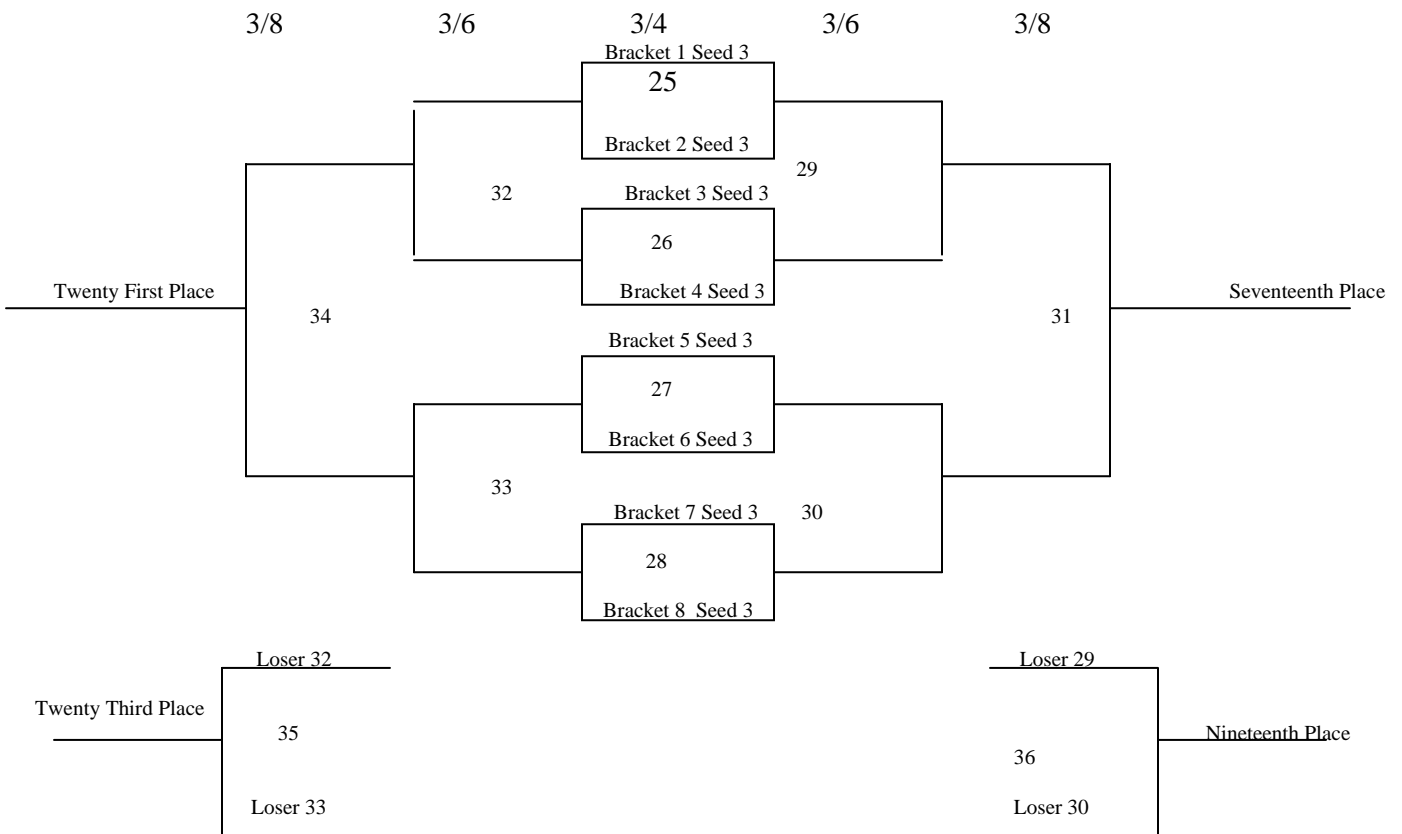

Hart  
Agoura

West Ranch  
Lancaster

Valencia  
Harvard/Westlake

**Bracket Five**

Crespi  
Hueneme

**Bracket Six**

Buena  
Alemany

**Bracket Seven**

El Camino Real  
Palmdale

**Bracket Eight**

Moorpark  
Glendale

Quartz Hill  
Kennedy

Saugus  
Burroughs

Oaks Christian  
Rio Mesa

Ventura  
Simi Valley

\*\*For Brackets the home team is on top. The winners will play each other and the losers will play each other on Saturday. Further home games will be determined on which team has been home least/coin flip.

For Bracket Eight → Simi Valley @ Ventura (2/29 @ 3:00 PM)  
 Glendale @ Moorpark (3/1 at 10:00 AM)  
 Glendale @ Simi Valley (3/1 @ 2:30 PM)  
 Ventura @ Moorpark (3/1 at 2:30 PM)

---

## **STEALTH CHAMPIONSHIP BRACKET**

**SYNERGY BRACKET**

**QUANTUM BRACKET**

**SHOWDOWN BRACKET**