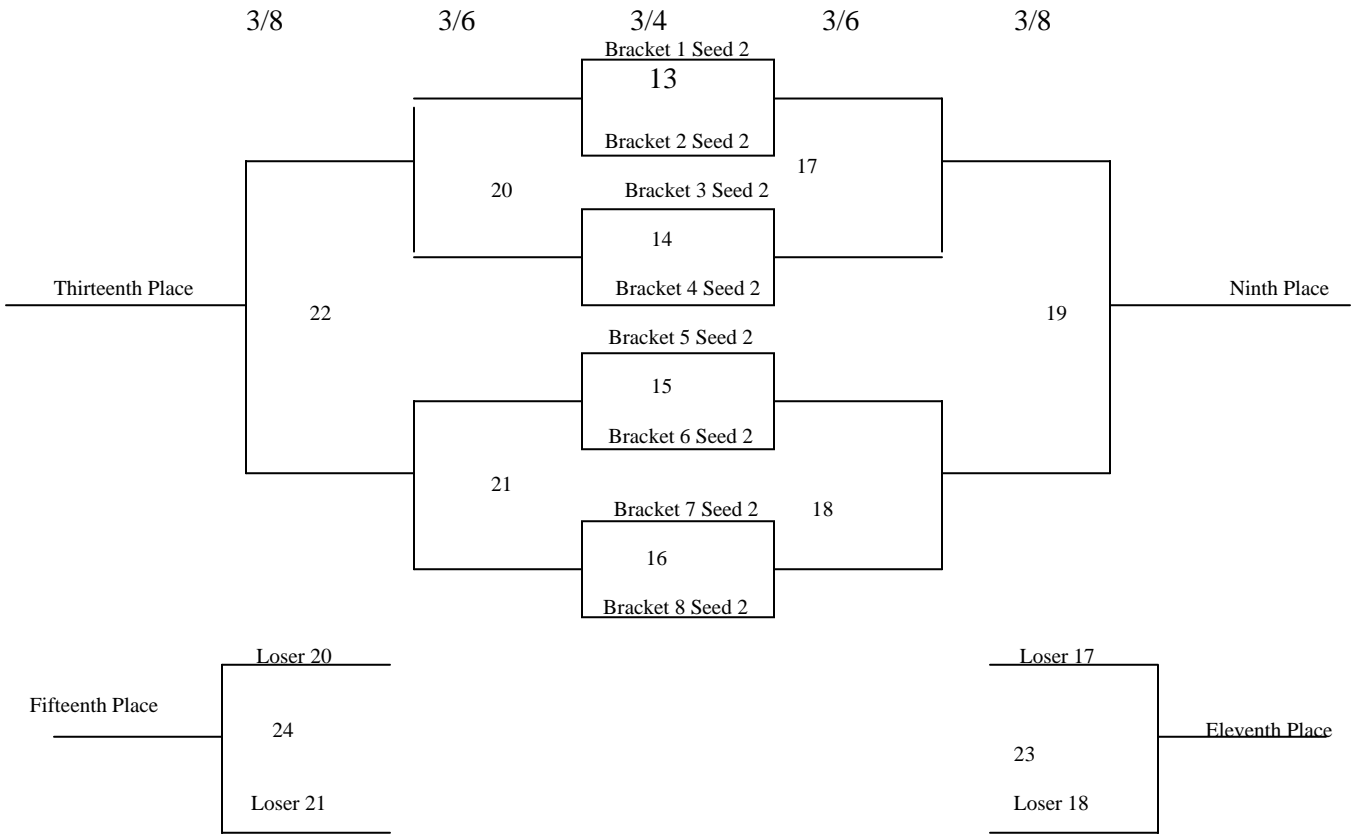

SYNERGY BRACKET