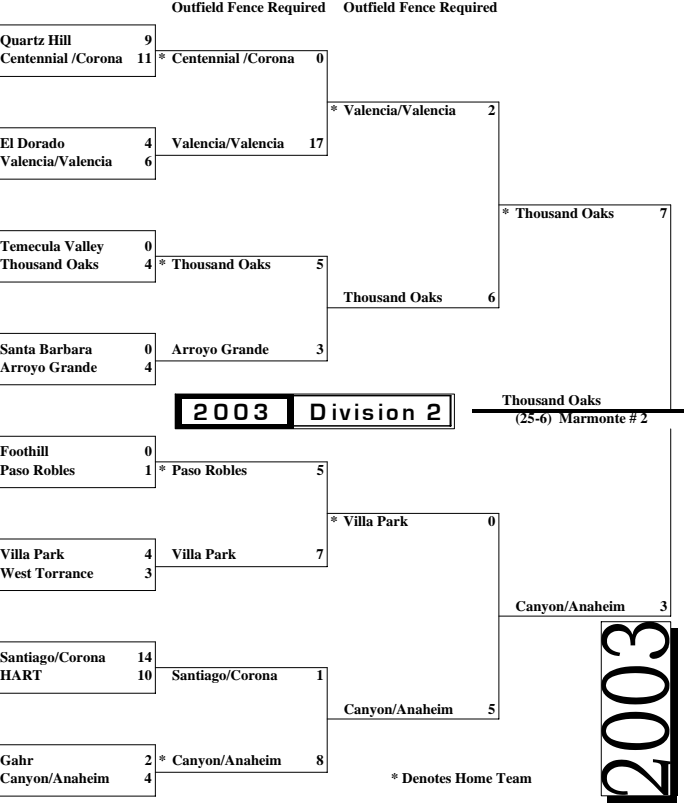

Foothill	League	Overall
Valencia	12-3	23-7
Hart	11-4	15-13
Saugus	7-7-1	15-10-1
Canyon	6-9	11-14
Burroughs	9-9-1	12-13-1
Burbank	3-12	7-16

* Quartz Hill	20-3	Golden # 1	13
Atascadero	16-11	Pac-5 # 3	2
* Don Lugo	15-9-1	Mt. Baldy # 1	6
Centennial /Corona	17-7	Mountain View # 2	7
* El Dorado	20-6	Century # 2	4
Laguna Hills	13-11-1	Sea View # 2	2
* Valencia/Valencia	20-6	Foothill # 1	9
El Rancho	12-9	Del Rio # 2	2
* Temecula Valley	19-7-1	Southwestern # 1	7
Chaffey	14-12	Mt. Baldy # 3	0
* Thousand Oaks	20-6	Marmonte # 2	10
Warren	18-8	San Gabriel Vly # 2	1
* Santa Barbara	18-6	Channel # 1	7
Mira Costa	18-7	Bay # 2	6
* Arroyo Grande	24-4	Pac-5 # 1	7
Saugus	15-9-1	Foothill # 3	1
* Foothill	23-3	Sea View # 1	6
Calabasas	17-9	Marmonte # 3	2
* Ventura	16-11	Channel # 2	0
Paso Robles	13-14-1	Pac-5 # 2	3
* Whittier	18-4	Del Rio # 1	2
Villa Park	19-8	Century # 3	3
* West Torrance	21-7	Bay # 1	8
Murrieta Valley	11-13	Southwestern # 2	5
* Santiago/Corona	20-6	Mountain View # 1	4
La Serna	16-10	Del Rio # 3	1
* Westlake	17-8	Marmonte # 1	1
HART	14-12	Foothill # 2	14
* Gahr	19-7	San Gabriel Vly # 1	4
Palmdale	15-10	Golden # 2	1
* Canyon/Anaheim	21-5	Century # 1	4
Woodbridge	13-13-1	Sea View # 3	0

League	Teams	League	Teams
Baseline	3	West Torrance	3
Century	3	Canyon/Anaheim	3
Channel	3	Santa Barbara	3
Del Rio	3	Whittier	3
Foothill	3	Valencia/Valencia	3
Golden	3	Quartz Hill	3
Marmonte	3	Westlake	3