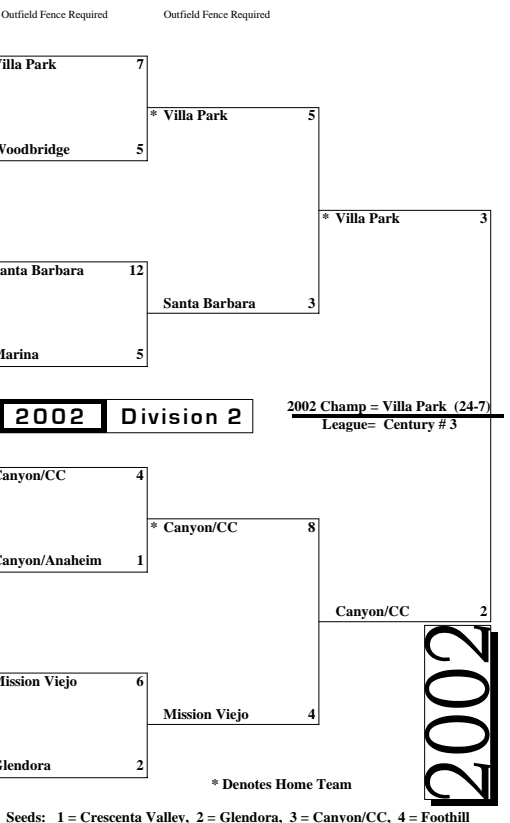

Foothill	League	Overall
Canyon/CC	11-4	24-6
Valencia	11-4	23-5
Hart	9-5-1	15-11-1
Saugus	8-7	16-9
Burroughs	5-9-1	14-9-1
Burbank	0-15	2-17

League	Teams	League	Teams
Baseline	1	Empire	2
Bay	1	Foothill	2
Century	5	Freeway	1
Channel	2	Golden West	1
Del Rio	1	Ivy	1
Desert Sky	1	Marmonte	1
Desert Valley	1	Mission	1

Crescenta Valley	0	Villa Park	6
Villa Park	7	Villa Park	5
Kaiser	0	Woodbridge	11
Woodbridge	5	Woodbridge	3
University	1	Santa Barbara	8
Santa Barbara	12	Santa Barbara	3
Marina	3	Marina	5
Foothill	1	Foothill	1
Canyon/CC	5	Riverside Poly	3
Riverside Poly	4	Canyon/CC	8
Canyon/Anaheim	4	Canyon/Anaheim	1
La Mirada	2	Canyon/CC	2
Mission Viejo	15	Mission Viejo	5
Chaparral	5	Mission Viejo	4
Silverado	1	Glendora	2
Glendora	17	Glendora	2