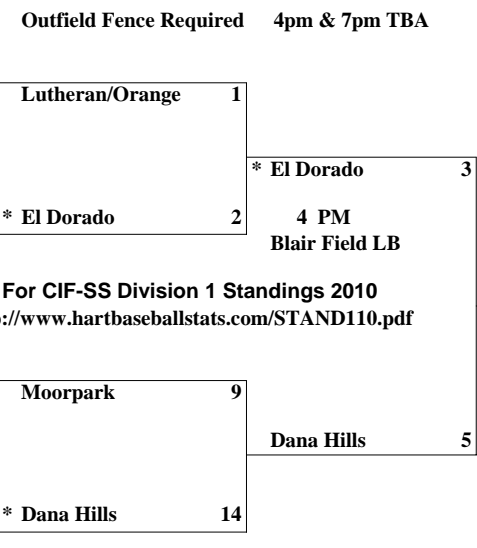

League	Teams	Champion
Big Eight	5	Poly/Riverside
Century	3	El Modena
Foothill	4	Valencia
Marmonte	5	Royal
Moore	4	Lakewood

* Lutheran/Orange	2	Oxnard	1	Lutheran/Orange	1
* Santiago Corona	4	El Dorado	8	* El Dorado	2
* Moorpark	6	El Modena	5	Moorpark	9
* Murrieta Valley	3	* Dana Hills	6	* Dana Hills	14
* Lakewood	5	Poly/Riverside	4	Lakewood	2
* Mater Dei	8	* Camarillo	0	* Mater Dei	11
JSerra	1	* San Clemente	3	* San Clemente	2
* Esperanza	4	Royal	9	Royal	3

League	Teams	Champion
Pacific View	3	Camarillo
South Coast	4	Aliso Nigel
Southwestern	3	Murrieta Valley
Sunset	4	Edison
Trinity	4	Lutheran Orange

2010 Division 1

Prev. 5 Champs
2005 CHAMP Mater Dei
2006 CHAMP Lakewood
2007 Champ Wilson (Long Beach)
2008 Champ Simi Valley
2009 Champ Capistrano Valley

Dana Hills	0
2010 CHAMPION	
Mater Dei	(20-10) Trinity # 2

2010

* Denotes Home Team

2010 Seeds: 1 = Lutheran/Orange, 2 = Royal, 3 = Lakewood, 4 = Edison

Total Leagues	10
Total Teams	39
At Large Teams	6

D-13

Brackets Prepared by Mike Gaber
<http://www.HartBaseballStats.com/>
CIF1pg10.wk4