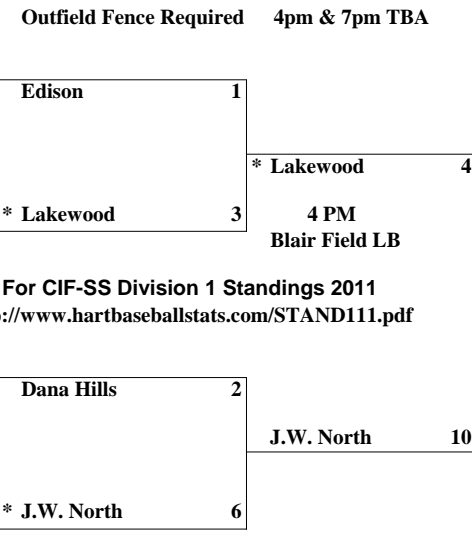

Edison 4	Edison 1	Edison 3	Edison 1	Edison 1	Edison 1
* Orange Lutheran 3	* Orange Lutheran 3	* Orange Lutheran 3	* Orange Lutheran 3	* Orange Lutheran 3	* Orange Lutheran 3
Tesoro 0	Tesoro 0	Tesoro 0	Tesoro 0	Tesoro 0	Tesoro 0
Lakewood 8	Lakewood 8	Lakewood 8	Lakewood 8	Lakewood 8	Lakewood 8
Valencia\Valencia 6	Valencia\Valencia 6	Valencia\Valencia 6	Valencia\Valencia 6	Valencia\Valencia 6	Valencia\Valencia 6
* Dana Hills 8	* Dana Hills 8	* Dana Hills 8	* Dana Hills 8	* Dana Hills 8	* Dana Hills 8
J.W. North 3	J.W. North 3	J.W. North 3	J.W. North 3	J.W. North 3	J.W. North 3
JSerra 0	JSerra 0	JSerra 0	JSerra 0	JSerra 0	JSerra 0
Vista Murrieta 4	Vista Murrieta 4	Vista Murrieta 4	Vista Murrieta 4	Vista Murrieta 4	Vista Murrieta 4
* L.B. Wilson 6	* L.B. Wilson 6	* L.B. Wilson 6	* L.B. Wilson 6	* L.B. Wilson 6	* L.B. Wilson 6
Simi Valley 4	Simi Valley 4	Simi Valley 4	Simi Valley 4	Simi Valley 4	Simi Valley 4
El Toro 2	El Toro 2	El Toro 2	El Toro 2	El Toro 2	El Toro 2
Newbury Park 9	Newbury Park 9	Newbury Park 9	Newbury Park 9	Newbury Park 9	Newbury Park 9
Esperanza 20	Esperanza 20	Esperanza 20	Esperanza 20	Esperanza 20	Esperanza 20
HART 2	HART 2	HART 2	HART 2	HART 2	HART 2
Mater Dei 12	Mater Dei 12	Mater Dei 12	Mater Dei 12	Mater Dei 12	Mater Dei 12

Prev. 10 D-1 Champs

- 2001-Capistrano Valle
- 2002-Camarillo
- 2003-Marina
- 2004-Arlington
- 2005-Mater Dei
- 2006-Lakewood
- 2007-Wilson LB
- 2008-Simi Valley
- 2009-Capistrano Valle
- 2010-Mater Dei

2011 Division 1

CIF-SS Division 2 BRACKETTS 2011
<http://www.hartbaseballstats.com/CIF2PG11.pdf>

League	Teams	Champion
Big Eight	5	J.W. North
Century	5	Esperanza
Foothill	3	Valencia
Marmonte	5	Westlake
Moore	4	Lakewood

League	Teams	Champion
Pacific View	4	Camarillo
South Coast	4	El Toro
Southwestern	4	Vista Murrieta
Sunset	4	Edison
Trinity	4	Mater Dei

Total Leagues 10
Total Teams 42
At Large Teams 8

2011

D-14

Brackets Prepared by Mike Gaber
<http://www.HartBaseballStats.com/>
CIF1pg11.wk4