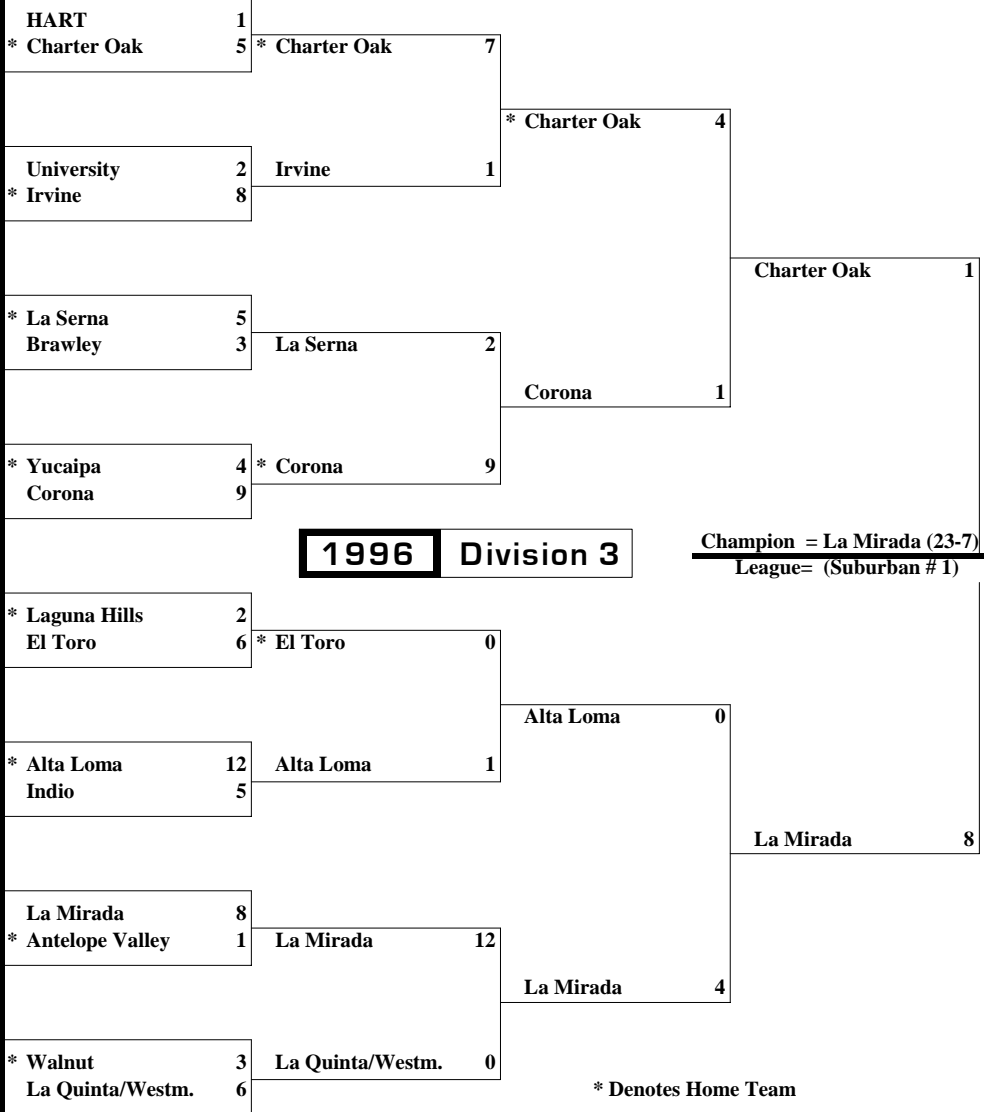

Quarterfinals
Fri 5/24/96

* Garey	Miramonte # 3	2
Mayfair	Suburban # 3	5
* Charter Oak	Miramonte # 2	9
Ontario	Mt. Baldy # 3	2
* El Rancho	Del Rio # 3	1
Pacifica	Garden Grove # 3	8

UPPER
BRACKET

* Palo Verde	Imperial Valley # 3	6
Palm Springs	Desert Valley # 3	5
* Saugus	Foothill # 3	8
Burroughs(R)	Golden # 3	2

LOWER
BRACKET

* Santa Margarita	Sea View # 3	1
Costa Mesa	Pacific # 3	0
* Norte Vista	Sunkist # 3	4
Norco	Mountain View # 3	8

* HART	20-6	Foothill # 1	12
Mayfair	9-18	Suburban # 3	0
* Quartz Hill	18-6	Golden # 1	6
Charter Oak	17-8	Miramonte # 2	7
* University	15-11	Pacific Coast # 2	5
Bolsa Grande	17-5-1	Garden Grove # 2	2
* Irvine	15-9-1	Sea View # 1	8
Pacifica	15-9-1	Garden Grove # 3	2
* La Serna	17-7	Del Rio #1	5
Artesia	13-7	Suburban # 1	1
* Brawley	18-7	Imperial Valley # 1	3
Palm Desert	17-8-1	Desert Valley # 2	0
* Yucaipa	19-6-1	Sunkist # 1	7
Etiwanda	15-9	Mt. Baldy # 2	4
* Corona	21-4	Mountain View # 1	16
Palo Verde	12-12	Imperial Valley # 3	3
* Laguna Hills	19-5	Pacific Coast # 1	4
Saugus	18-9	Foothill # 3	2
* El Toro	18-7-1	Sea View # 2	3
California	15-9	Del Rio # 2	1
* Alta Loma	14-9	Mt. Baldy # 1	10
Calexico	18-8	Imperial Valley # 2	1
* Indio	20-4	Desert Valley # 1	2
La Sierra	15-9-1	Sunkist # 2	1
* La Mirada	18-7	Suburban # 1	11
Jurupa Valley	16-9	Mountain View # 2	10
* Burroughs(Burbar)	15-9-1	Foothill # 2	4
Antelope Valley	16-10	Golden # 2	6
* Walnut	14-9-1	Miramonte # 1	3
Santa Margarita	15-10	Sea View # 3	2
* La Quinta/Westm.	21-6	Garden Grove # 1	6
Norco	13-14	Mountain View # 3	1

1996 Division 3

Seeds: 1 = HART, 2 = Laguna Hills, 3 = La Quinta, 4 = Corona

League	Teams	Champion
Del Rio	3	La Serna
Desert Valley	3	Indio
Foothill	3	HART
Garden Grove	3	La Quinta/Westm.
Golden	3	Quartz Hill
Imperial Valley	3	Brawley
Miramonte	3	Walnut

League	Teams	Champion
Mountain View	3	Corona
Mt. Baldy	3	Alta Loma
Pacific Coast	3	Laguna Hills
Sea View	3	Irvine
Suburban	3	La Mirada
Sunkist	3	Yucaipa

Total Leagues 13
Total Teams 39

Brackets Prepared by Mike Gaber
<http://www.HartBaseballStats.com/>
CIF2pg96.wk4