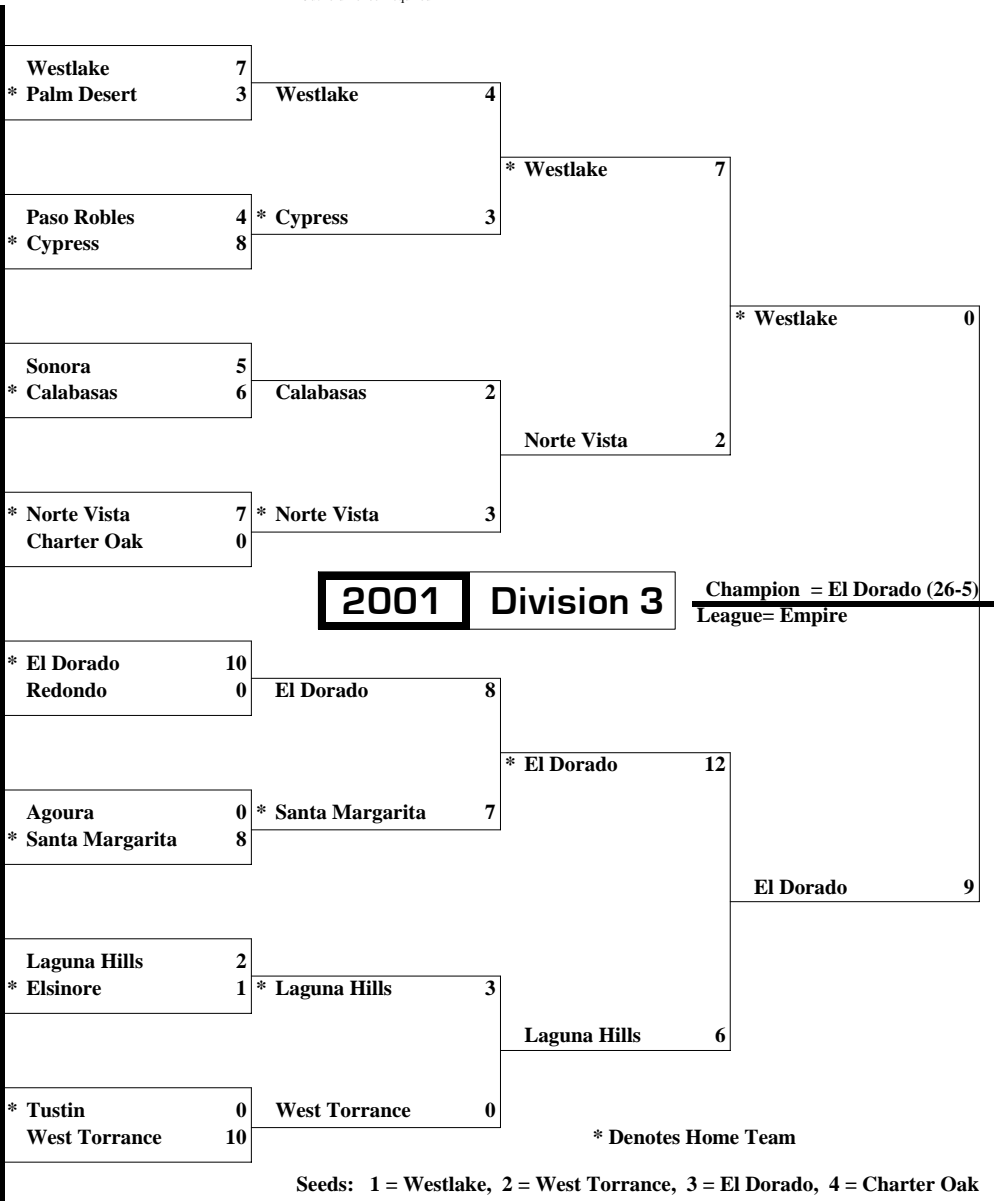

# CIF (Southern Section) DIVISION 3 BOY'S BASEBALL PLAYOFF SCHEDULE

**2001**

**FINALS**  
Sat. 6/2/01 1:00pm  
At Dodger Stadium

**Wild Card Games**  
Tue 5/15/01

**First Round**  
Friday 5/18/01

**2nd Round**  
Tue 5/22/01

**Quarterfinals**  
Fri 5/25/01  
Outfield Fence Required

**Semifinals**  
Tue 5/30/00  
Outfield Fence Required

* Victor Valley	10-12	Desert Sky # 2	19
Serrano	9-14	Mojave River # 3	10
* Garden Grove	19-8	Garden Grove # 2	4
North Torrance	14-12	Ocean # 3	6
* Dos Pueblos	16-7	Channel # 2	10
Mountain View	15-8	Mission Valley #3	0
* Rim of the World	16-10	Mojave River # 2	6
Temple City	11-13	Rio Hondo # 3	5
* Fullerton	9-10	Freeway # 2	1
Artesia	9-14	Suburban # 3	4
* Los Altos	22-2	Miramonte # 2	7
South Torrance	15-12	Bay # 3	10
* Agoura	17-7	Marmonte # 2	9
Atascadero	12-13	Los Padres # 3	7
* Norco	17-8-1	Mountain View #2	6
Valencia/P	15-11	Orange # 3	10
* Elsinore	14-9	Southwestern # 2	8
Hemet	10-13	Sunbelt # 2	6
* Ramona	12-9-1	Sunkist # 2	5
Wilson/HH	14-10	Miramonte # 3	1

League	Teams	League	Teams	League	Teams	League	Teams	1st Place Teams	18
Bay	2	Frontier	1	Mojave River	2	Serra	1	Total Leagues	26
Channel	2	Garden Grove	1	Mountain View	2	Southwestern	1	Total Teams	42
Del Rio	1	Golden West	1	Ocean	2	Suburban	1	3rd Place Teams	9
Desert Sky	1	Los Padres	2	Orange	2	Sunbelt	2		
Desert Valley	2	Marmonte	2	Rio Hondo	2	Sunkist	2		
Empire	2	Miramonte	3	San Gabriel Vly	1				
Freeway	2	Mission Valley	2	Seaview	1				