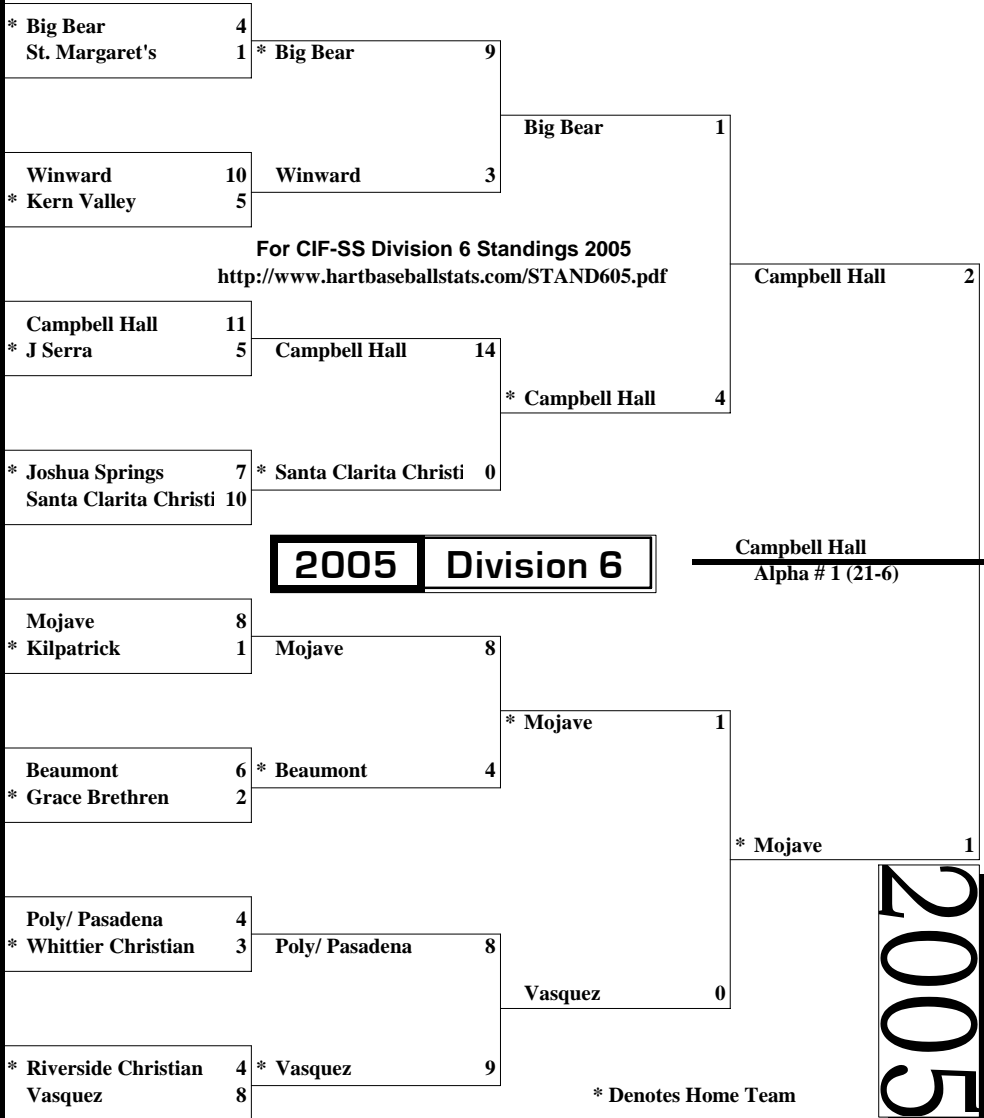

UPPER
BRACKET

* Flintridge Prep	13-8 Prep # 3	4
Grace Brethren	13-13 Alpha # 3	6

LOWER
BRACKET

* Viewpoint	15-8 Liberty # 3	7
Marshall/Pasade	9-9 Delphic # 3	3

* Boron	18-2	Desert Mtn. # 1	2
Big Bear	15-12	De Anza # 3	4
* St. Margaret's	14-6	Academy # 2	8
Calvary Chapel/Dc	12-13	Delphic # 2	6
* Winward	20-4	Liberty # 1	3
Milken Communit	8-9	Heritage # 3	2
* Kern Valley	17-6	High Desert # 2	6
Rio Hondo Prep	12-5	Prep # 2	2
* Campbell Hall	21-6	Alpha # 1	12
San Jacinto	14-11	De Anza # 2	2
* Upland Christian	14-5	Metro # 1	7
J Serra	18-4	Freelance	9
* Joshua Springs	15-7	Agape # 1	9
Brethren Christi	13-9	Academy # 3	7
* Santa Clarita Chri	20-5	Heritage # 1	5
Bishop Union	16-8	High Desert # 3	4
* Mojave	18-7	High Desert # 1	19
Mammoth	12-8	Desert Mtn. # 3	13
* Kilpatrick	7-13	Delphic # 1	8
Buckley	12-8	Liberty # 2	7
* Beaumont	16-10	De Anza # 1	5
California Luther	12-8	Metro # 3	1
* Oxford Academy	18-5	Academy # 1	4
Grace Brethren	15-14	Alpha # 3	7
* Poly/ Pasadena	18-4	Prep # 1	9
Desert Christian/L	12-9	Desert Mtn. # 2	1
* Whittier Christian	15-8	Alpha # 2	10
Hillcrest Christian	11-13	Heritage # 2	0
* Riverside Christian	15-6-2	Metro # 2	15
Hesperia Christian	12-8	Agape # 2	3
* Vasquez	21-5	Freelance	11
Viewpoint	17-9	Liberty # 3	1

Outfield Fence Required Outfield Fence Required

Seeds: 1 = Boron, 2 = Vasquez, 3 = Mojave, 4 = Santa Clarita Chr

League	Teams	Champion
Academy	3	Oxford Academy
Agape	3	Joshua Springs
Alpha	3	Campbell Hall
De Anza	3	Beaumont
Delphic	3	Kilpatrick
Desert Mountain	3	Boron