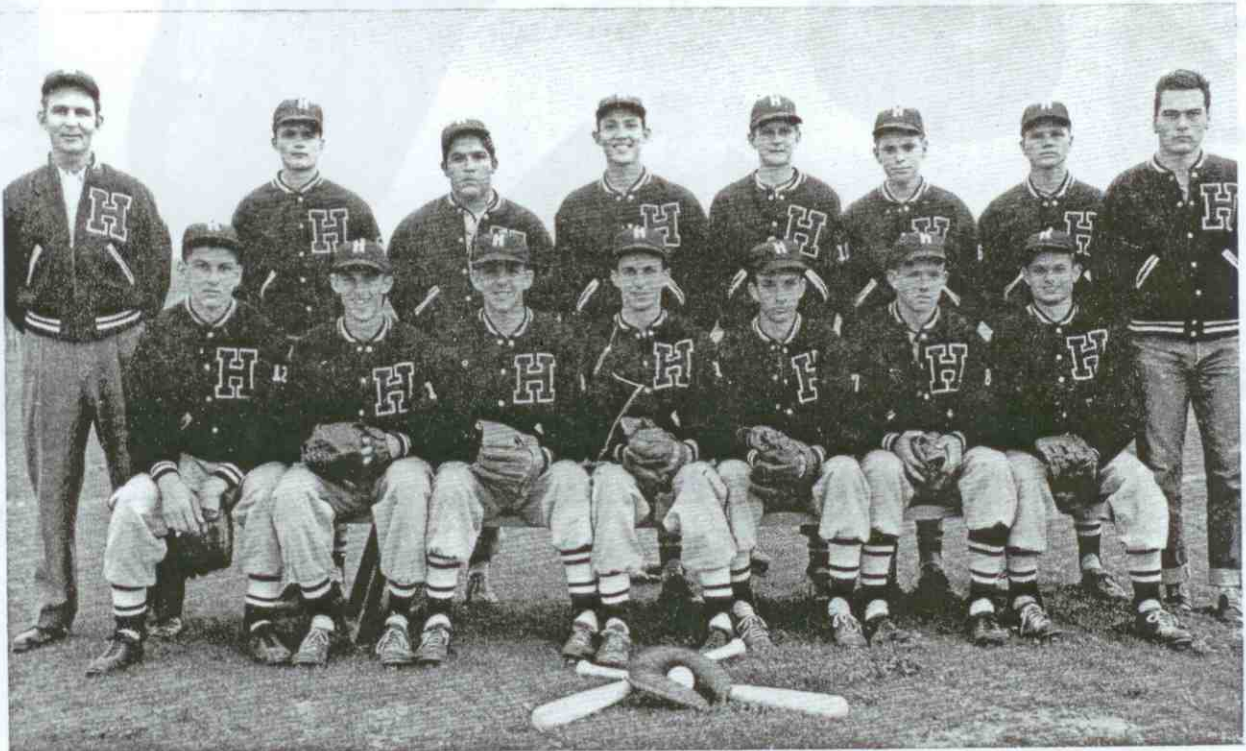

1951  
 VARSITY SQUAD

TOP ROW: Coach Gordon, T. Hillman, W. Hamilton, J. Campbell, R. Jones, T. Woodson, A. Blankenship, R. Thompson.  
 BOTTOM ROW: H. Gibbs, L. Vinyard, W. Calzia, W. Calahan, D. Smith, R. Donaldson, W. Cook.

GARY YUROSEK  
 and  
 COACH AL LEWIS

Wray Calahan

Bill Hamilton

Dick Donaldson

Richard Jones

Walton Cook

Don Smith

Tom Hillman