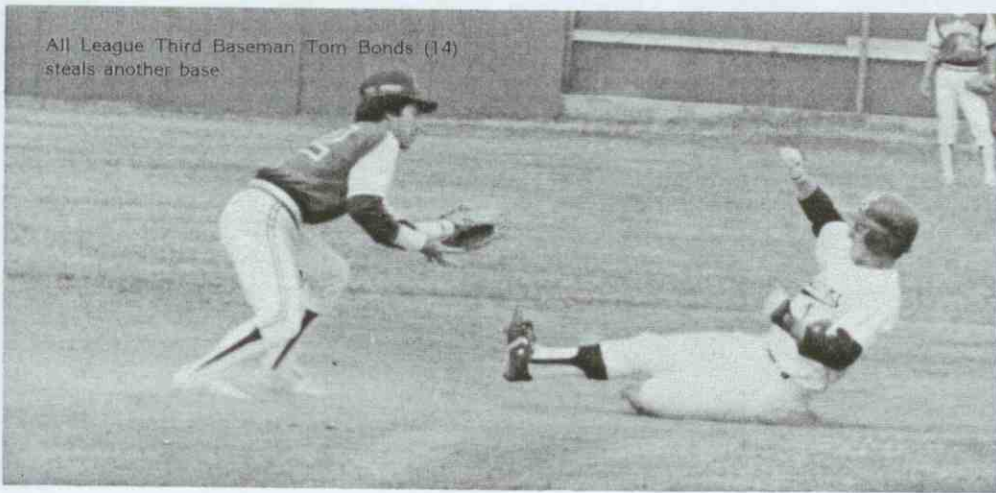

The Indians jumped to 3-A division this year, and moved into the Foothill League. Hart adjusted well, sweeping the league with a 14-1 record. This earned the Indians home field advantage in the first round of the CIF playoffs. They hosted a tough Lompoc team who ended up nudging out the Indians 2-1 on a controversial call at home plate.

Though the Indians were disappointed with the overall outcome of the season, some personal achievements offered some compensation. Named to the first team All Foothill League were Tom Bonds, Mike Neighbors, Joe Pieper, Joe Baroni, Ron Masino, and Bruce Fuller, with Todd Zeile being named the league's Most Valuable Player. Second team selections were Steve Toledo, Jim Plante, and Clint Hatton, with Kevin Riley receiving Honorable Mention. With this kind of talent, and coaches like Mr. Frank Sanchez and Mr. Andy Allensworth, the Indians' success will undoubtedly continue.

Below: Head Coach Frank Sanchez passionately paces in front of the dugout.

Right: All League Ron Masino (20) baffles another Spartan with his curve ball.

Left: Foothill League M.V.P. Todd Zeile (37) throws out another San Gabriel batter stealing threat.

Below: Sweet Swing Mama bellows Coach Sanchez at second baseman Kevin Riley (23).

All League Third Baseman Tom Bonds (14) steals another base.